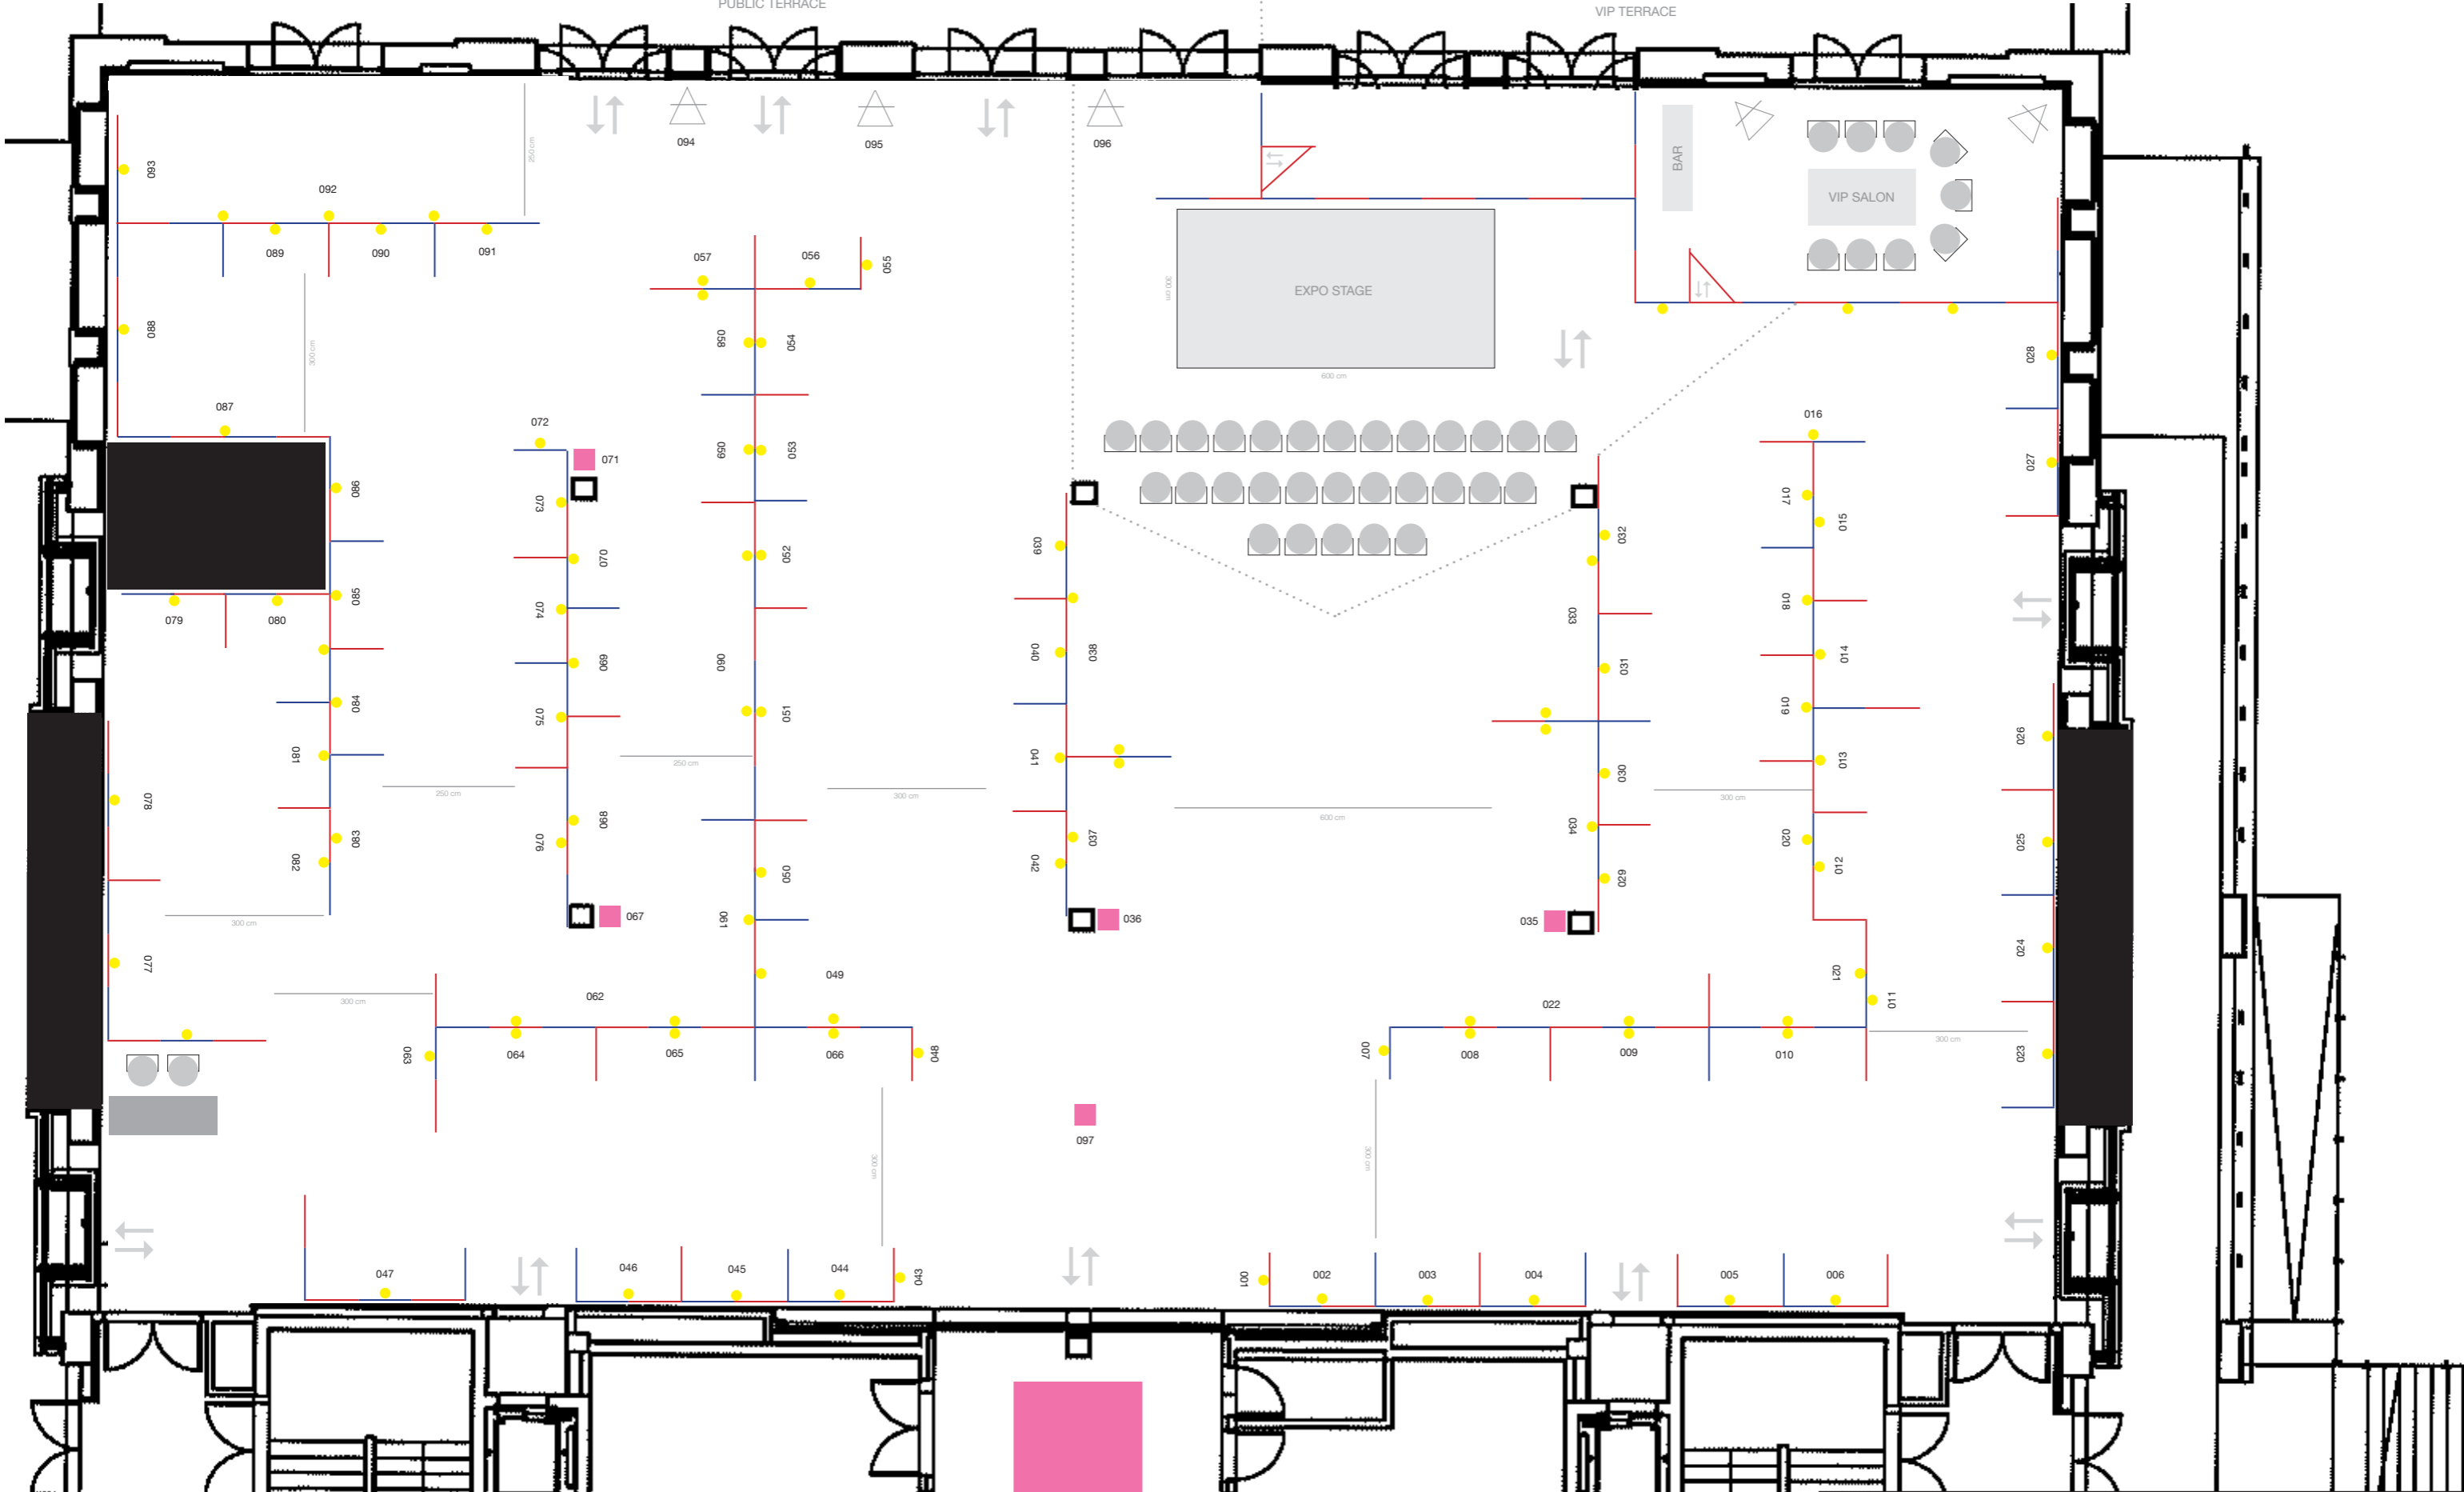

PUBLIC TERRACE

VIP TERRACE

ART EXPO Trieste

December 13-15 2024 / Magazzino 42 / Italy

FLOOR PLAN VERSION
24. 04. 2024
229 x Wall
1,0 m x 2,65 cm